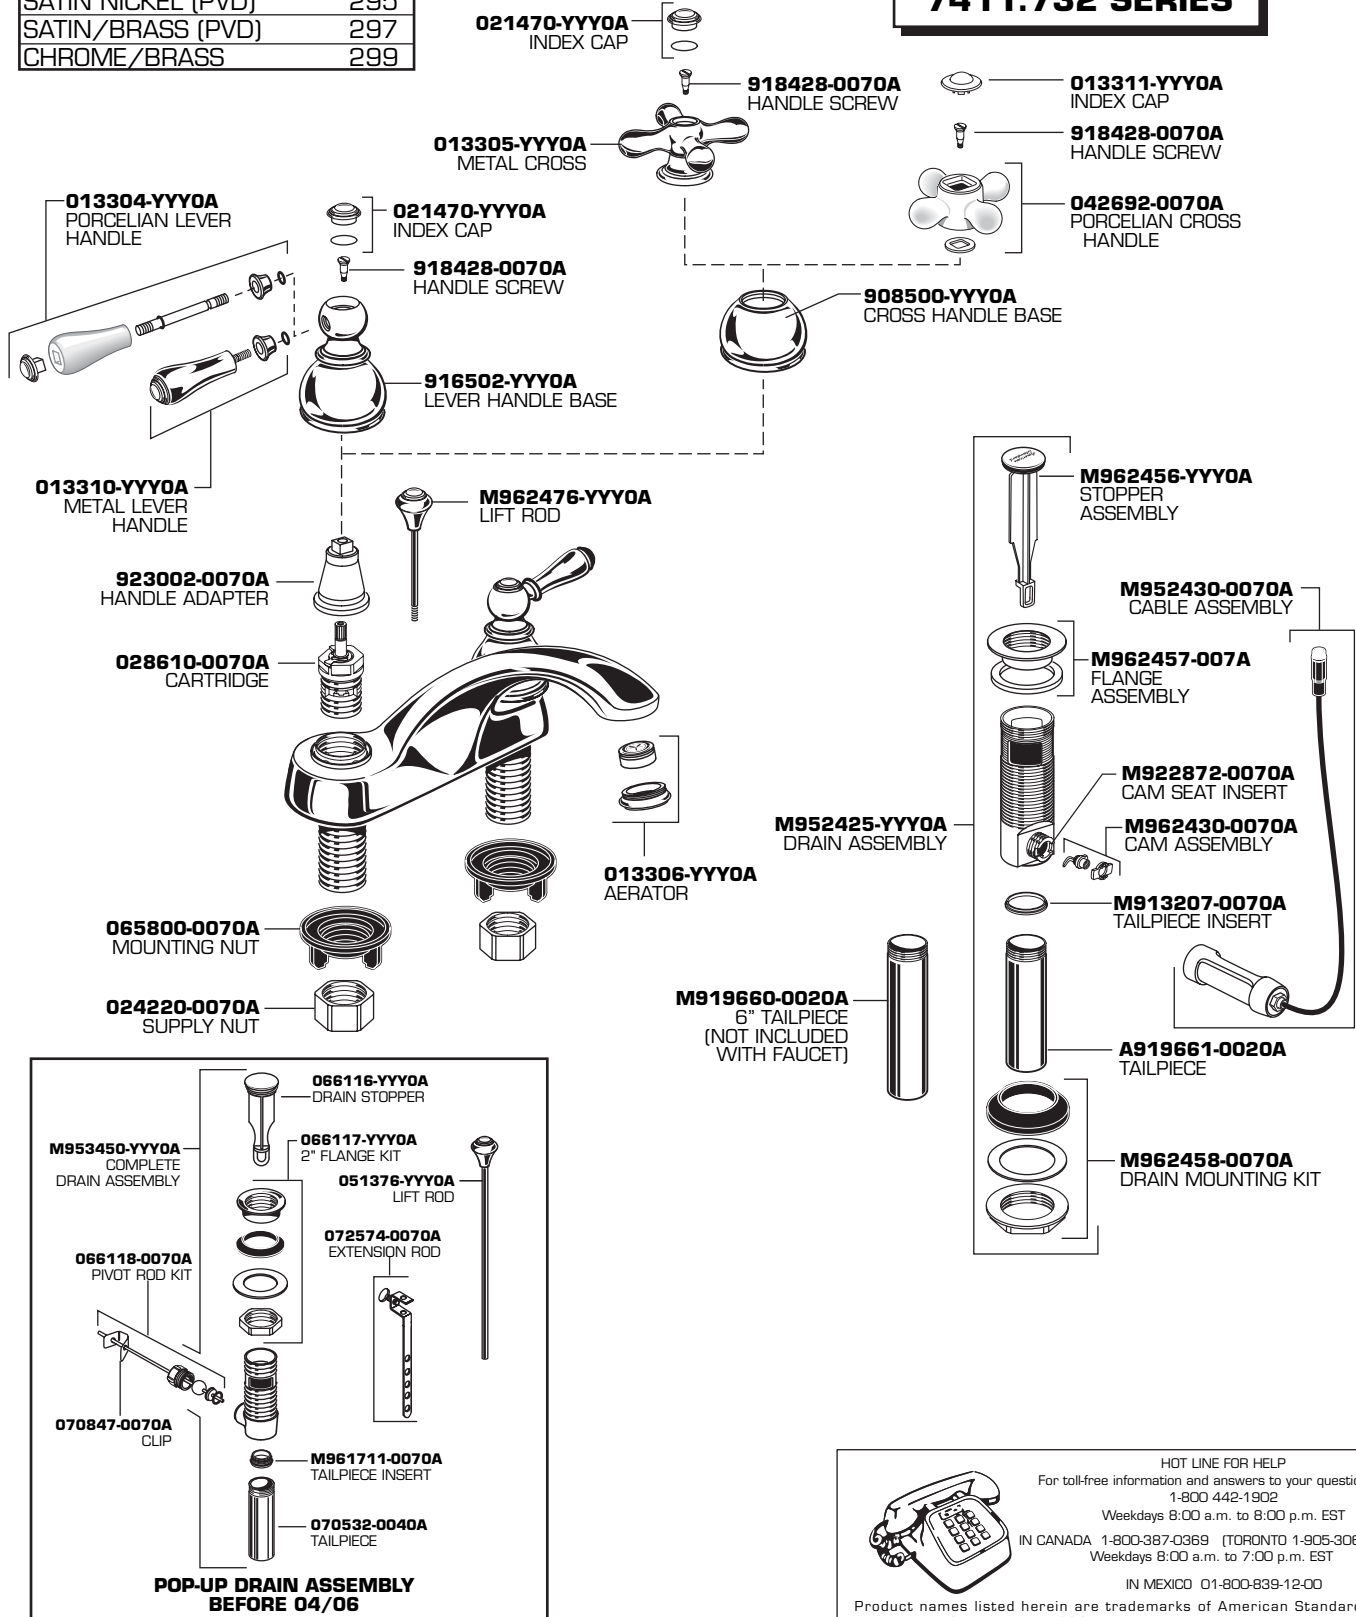

American Standard

Replace the "YYY" with appropriate finish code

CHROME	002
WHITE	020
POLISHED BRASS	099
SATIN (PVD)/CHROME	221
VELVET	285
VELVET/BRASS	287
SATIN NICKEL (PVD)	295
SATIN/BRASS (PVD)	297
CHROME/BRASS	299

HAMPTON

Center-Set Lavatory Faucet with Pop-up Drain

MODEL NUMBERS

7411.702 SERIES
7411.712 SERIES
7411.722 SERIES
7411.732 SERIES

HOT LINE FOR HELP
For toll-free information and answers to your questions, call:
1-800 442-1902
Weekdays 8:00 a.m. to 8:00 p.m. EST

IN CANADA 1-800-387-0369 (TORONTO 1-905-306-1093)
Weekdays 8:00 a.m. to 7:00 p.m. EST

IN MEXICO 01-800-839-12-00

Product names listed herein are trademarks of American Standard Inc.
© American Standard Inc. 2004